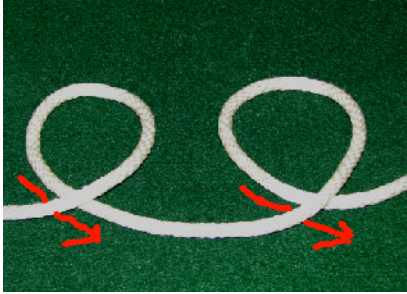

# Clove Hitch

Start by making two loops with the rope going under itself

move the second loop over the first loop

to finish slide over post and pull till tight