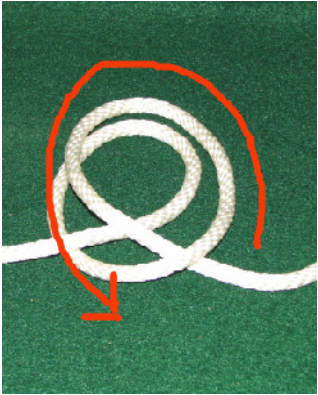

# Clove Hitch

Start by making two loops with the rope going under itself

move the second loop over the first loop

to finish slide over post and pull till tight